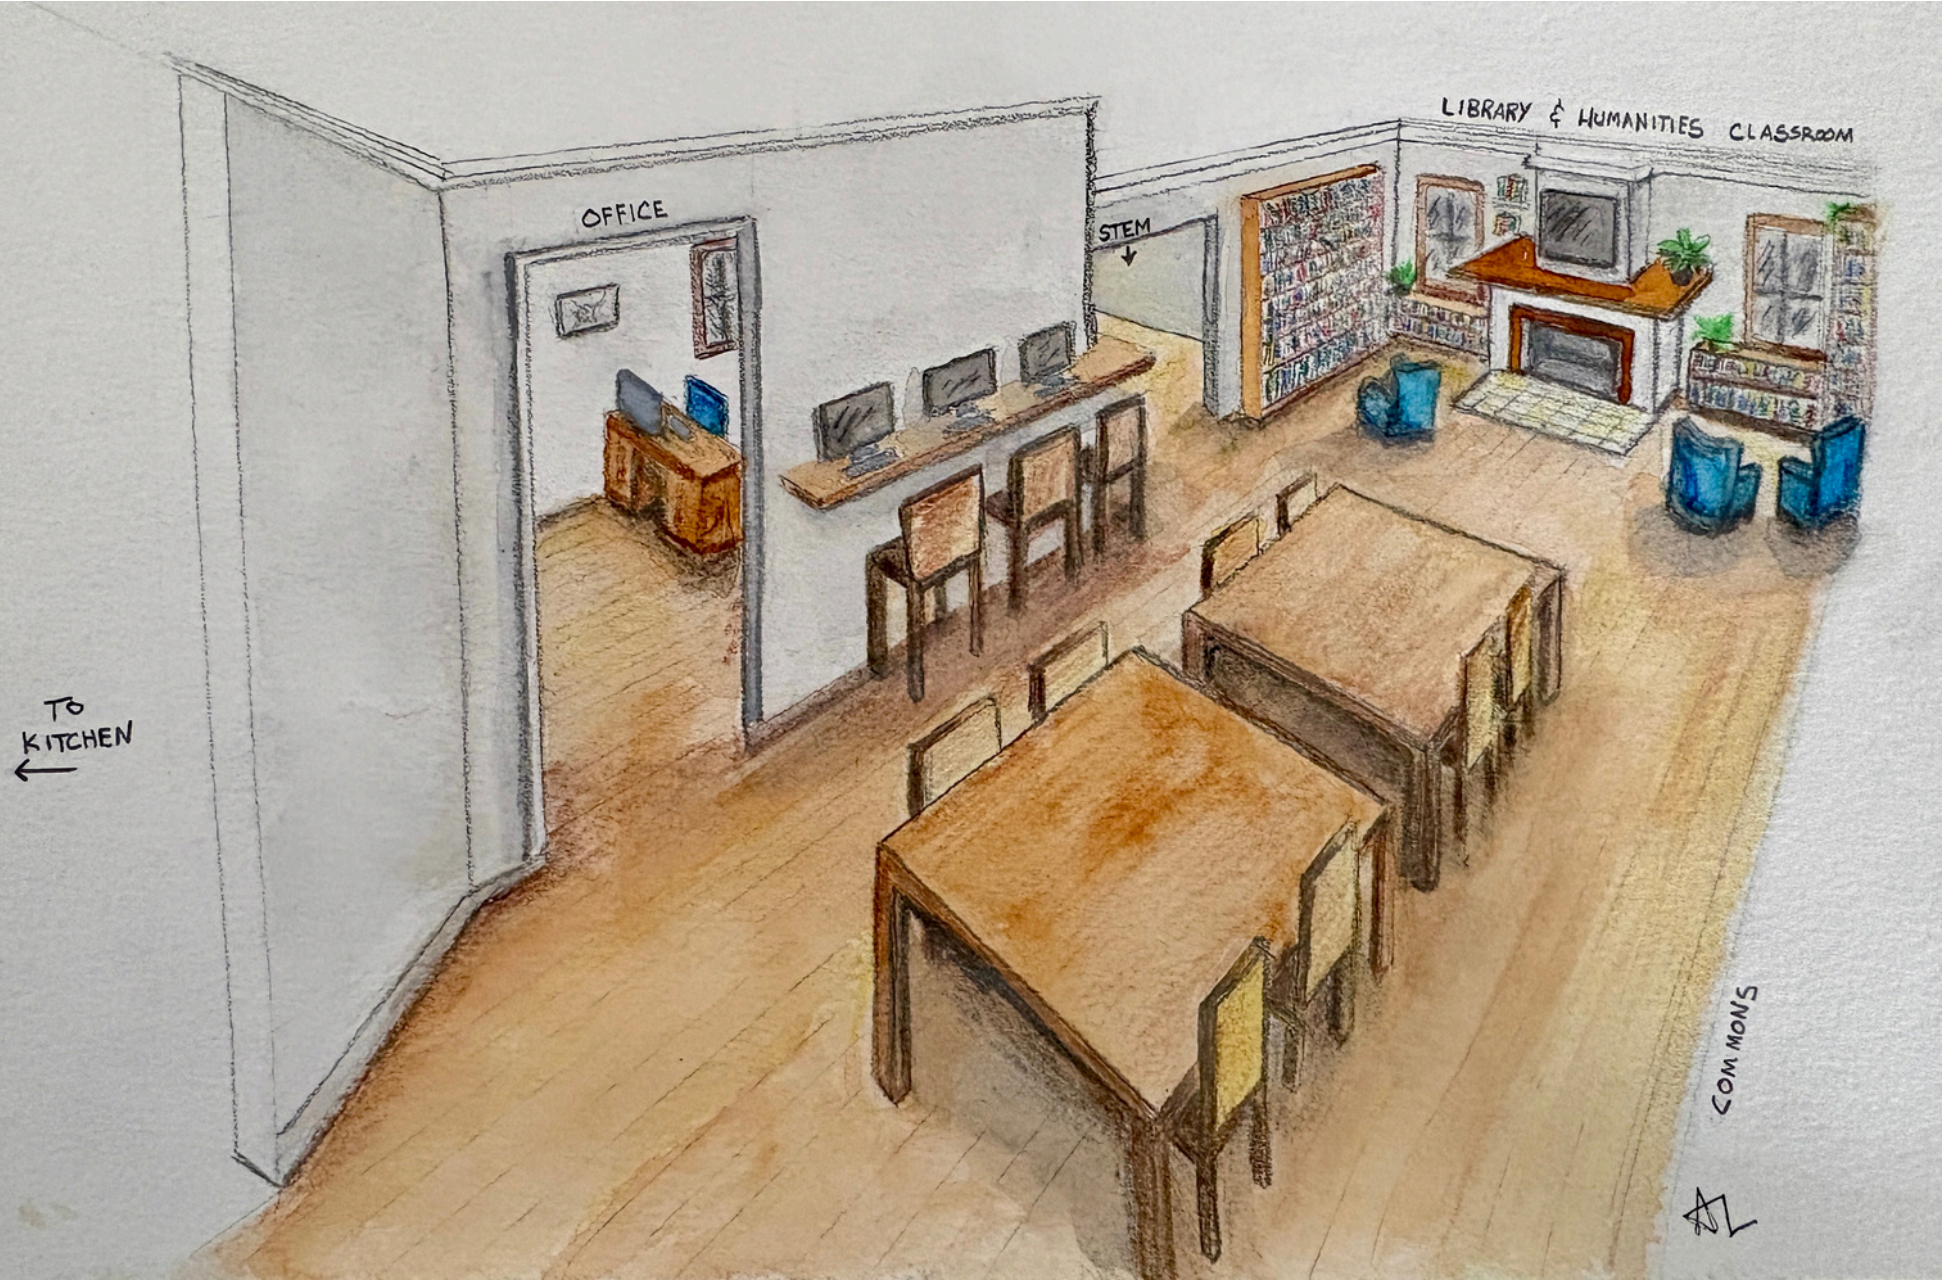

Interior Sneak Peak

The View into the STEM Lab and Maker Space

The View into the Commons, Humanities Classroom and Library

All watercolor drawings were created by Adam Ladd.