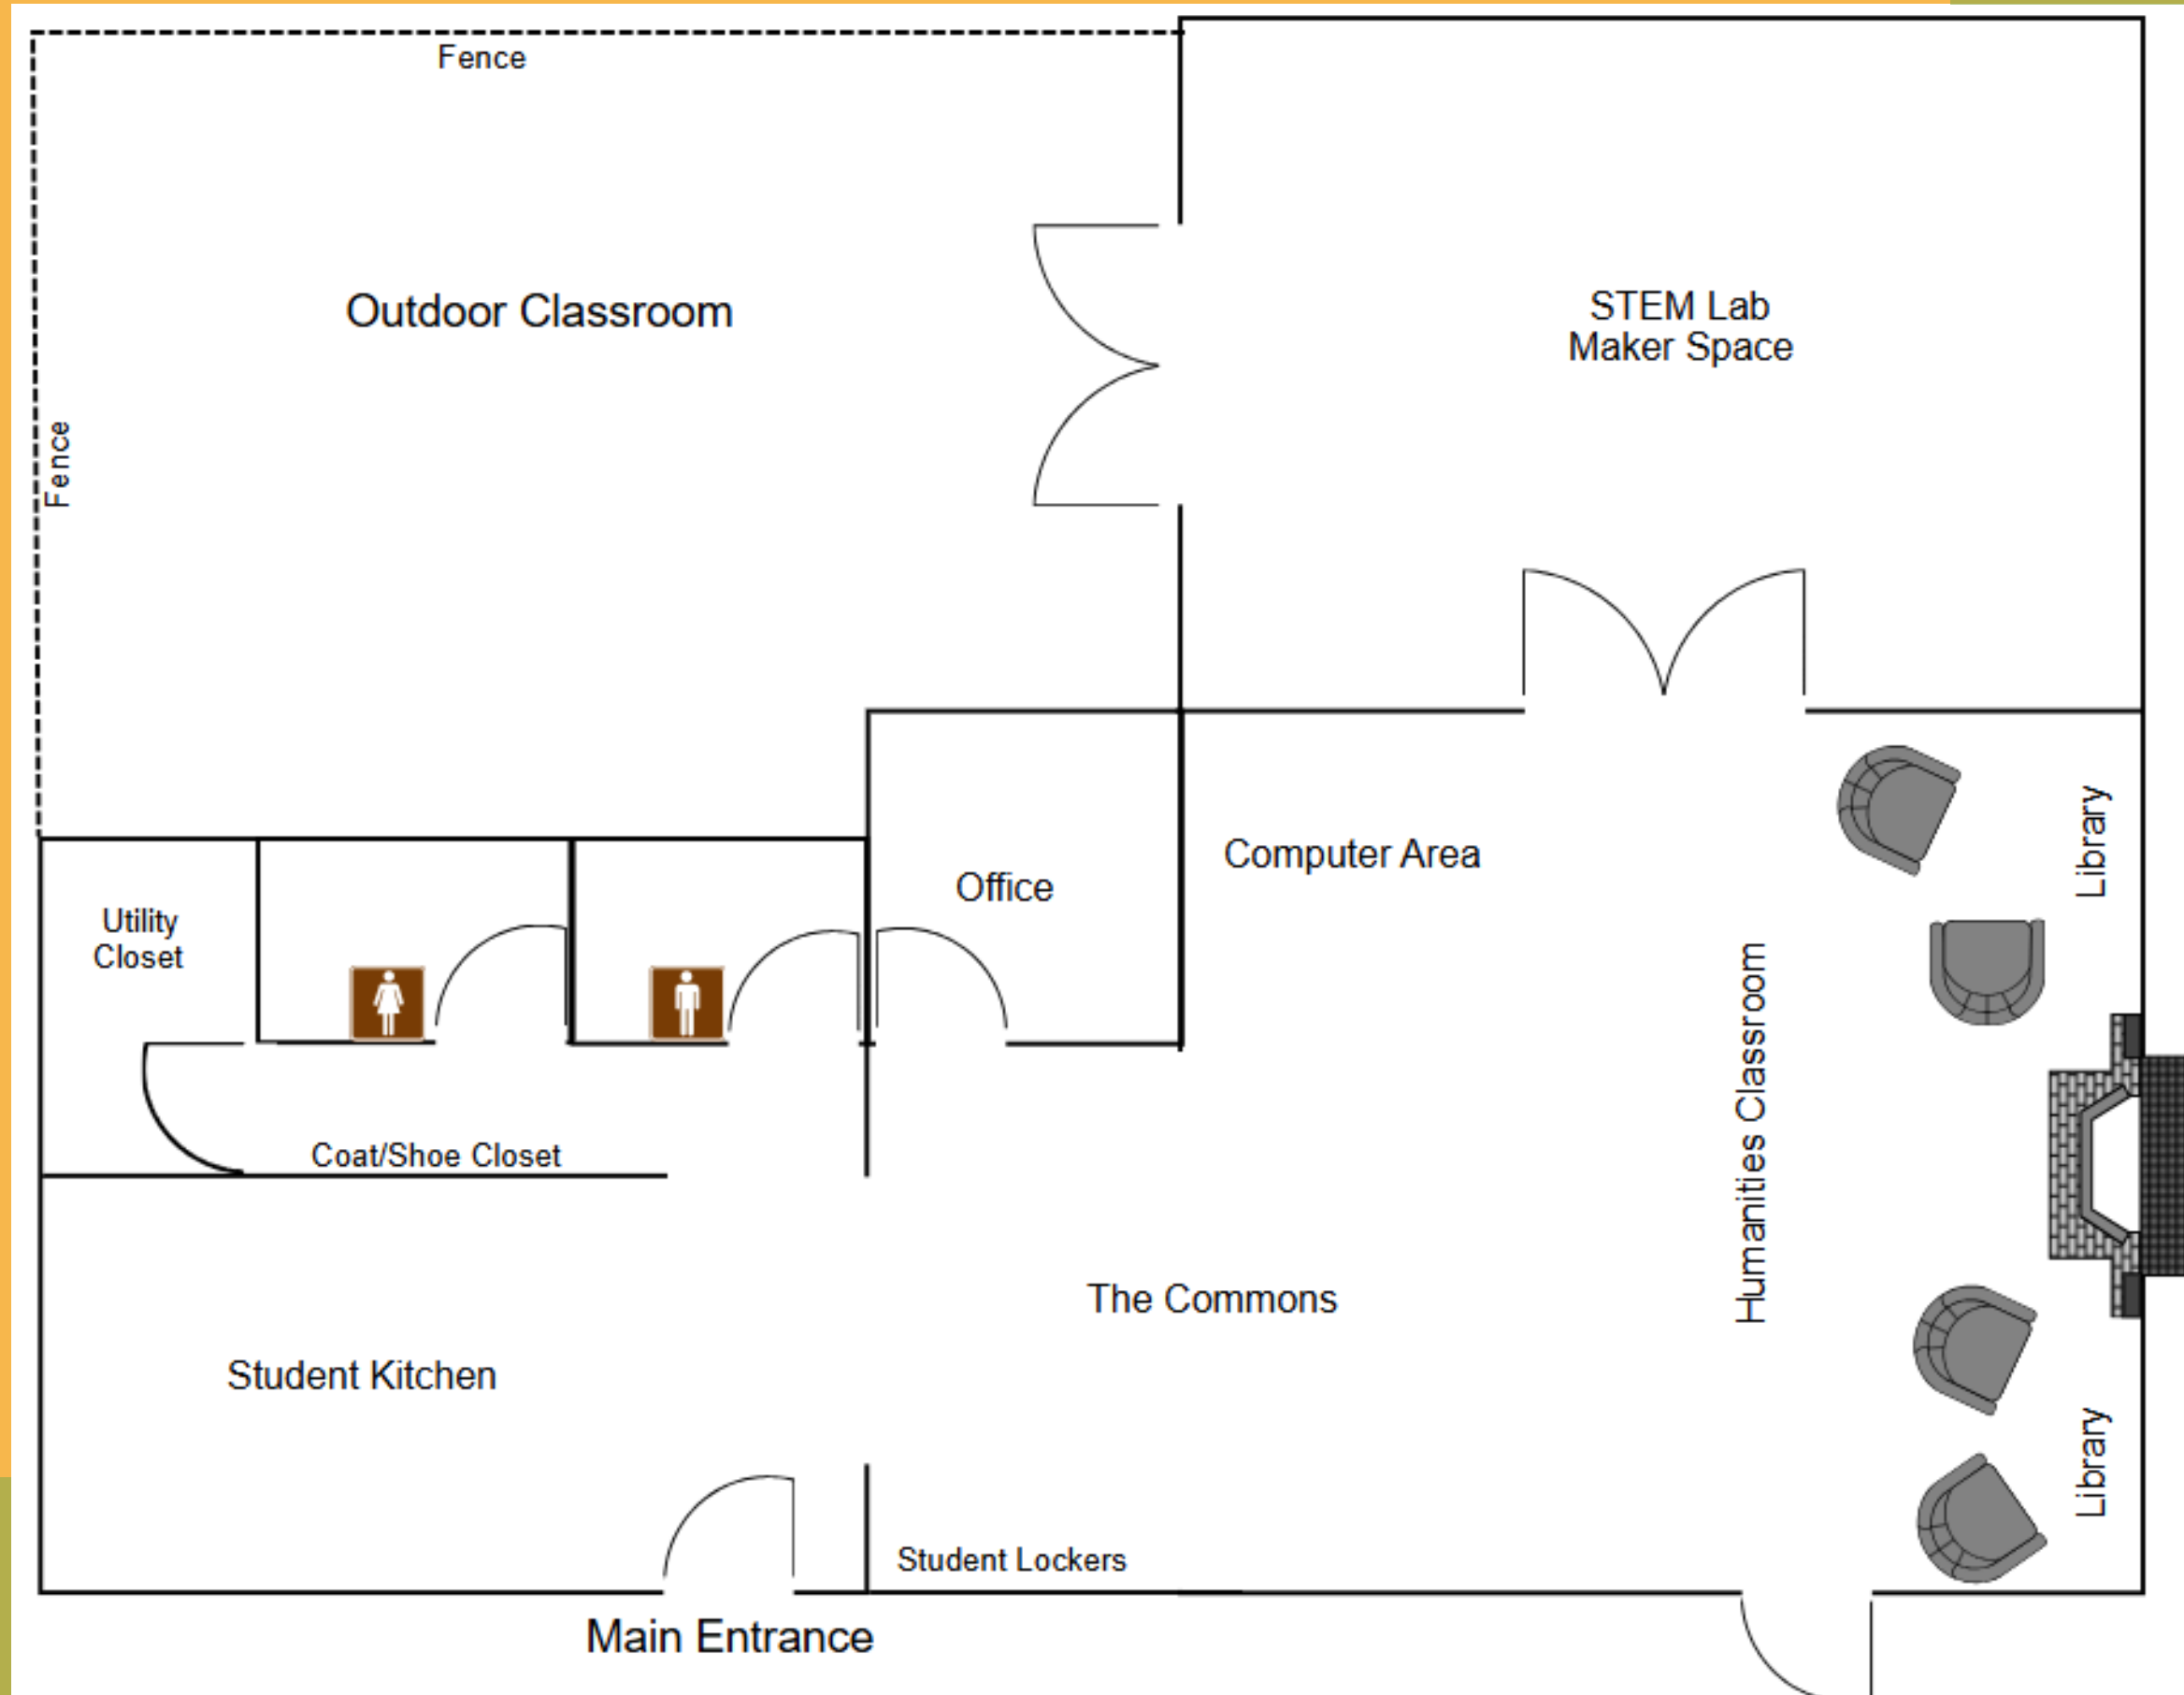

Interior Sneak Peak

The View into the STEM Lab and Maker Space

The View into the Commons, Humanities Classroom and Library

All watercolor drawings were created by Adam Ladd.